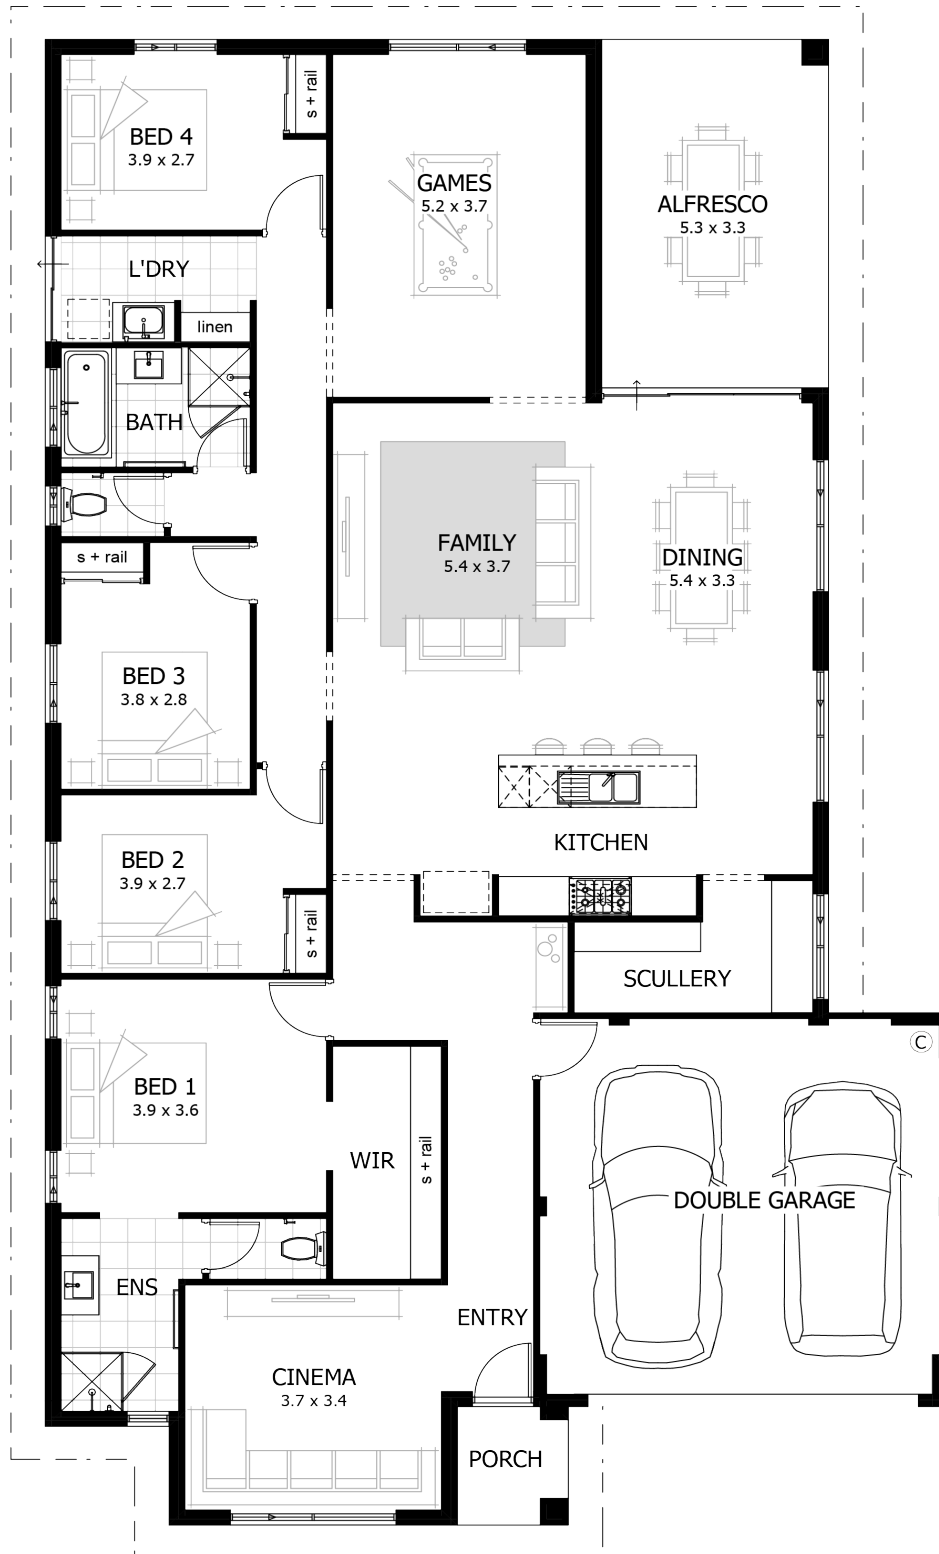

ultimate luna 260

ULTIMATE SERIES

#moretocelebrate

celebrationhomes.com.au Perth Metro 9202 2300 | South West 9792 0577

Images for illustrative purposes only. Landscaping and fencing not included. Please visit www.celebrationhomes.com.au/disclaimers for full terms and conditions. Celebration Homes BC5409.