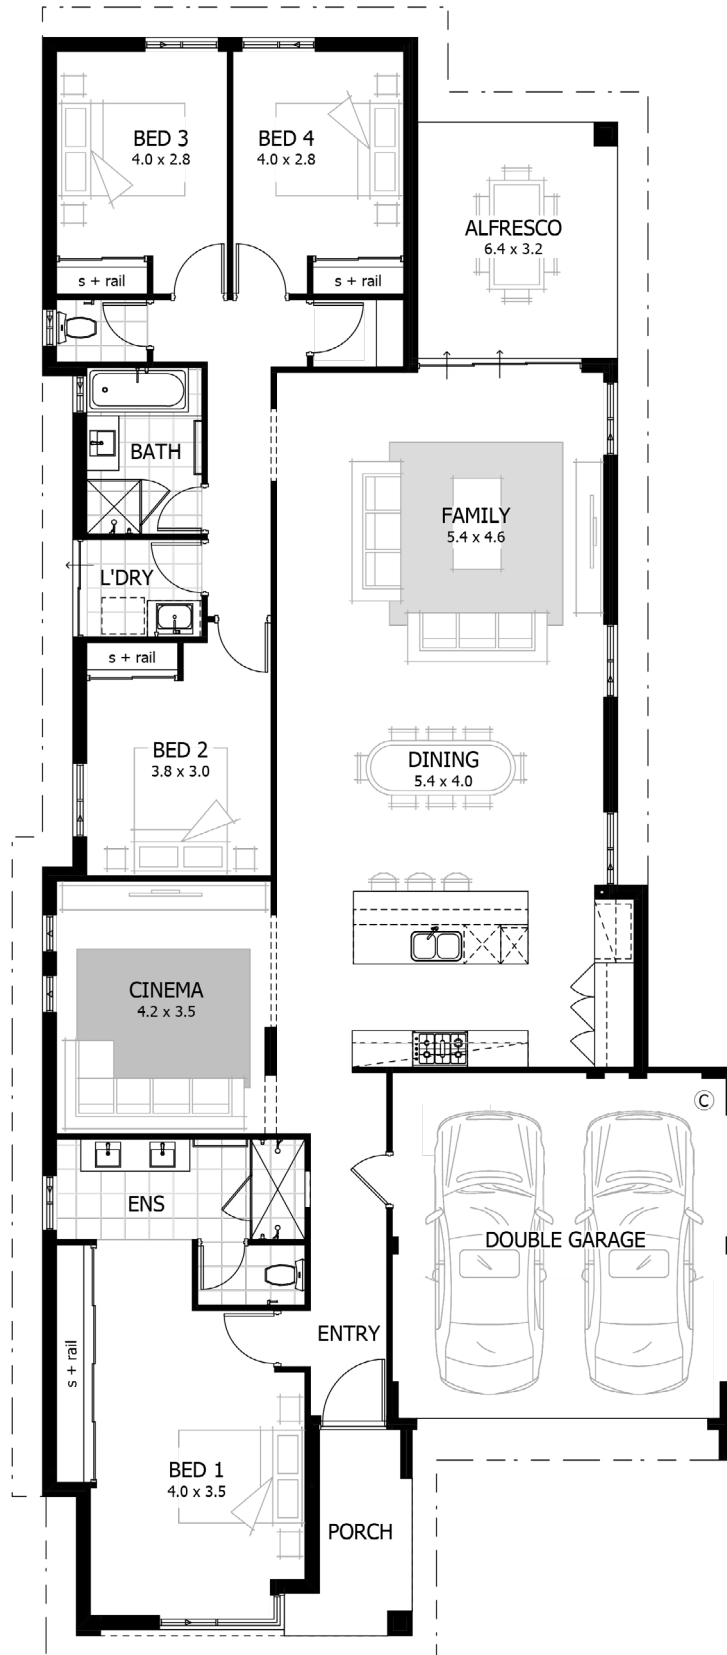

the maya

DISPLAY RANGE

#moretocelebrate

celebrationhomes.com.au Perth Metro 9202 2300 | South West 9792 0577

Images for illustrative purposes only. Landscaping and fencing not included. Please visit www.celebrationhomes.com.au/disclaimers for full terms and conditions. Celebration Homes BC5409.