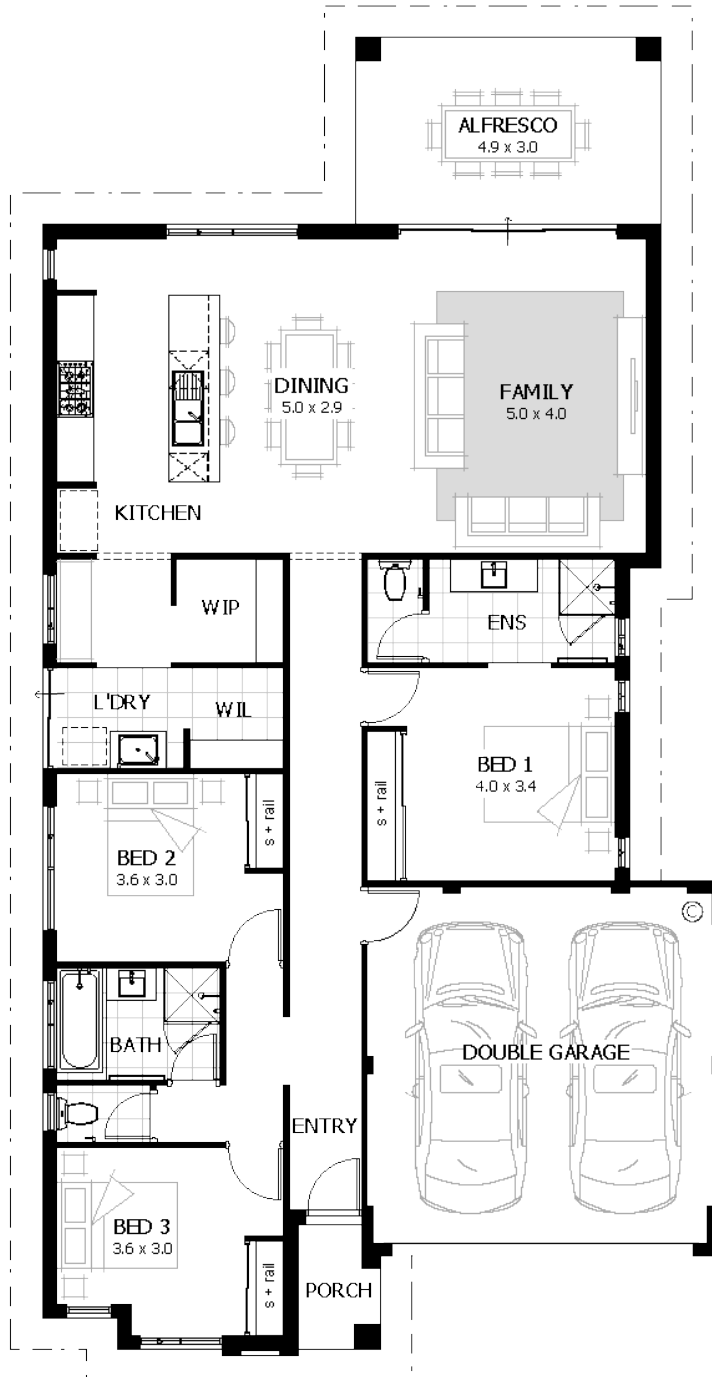

the ultimate ella 190

ULTIMATE SERIES

#moretocelebrate

celebrationhomes.com.au Perth Metro 9202 2300 | South West 9792 0577

Images for illustrative purposes only. Landscaping and fencing not included. Please visit www.celebrationhomes.com.au/disclaimers for full terms and conditions. Celebration Homes BC5409