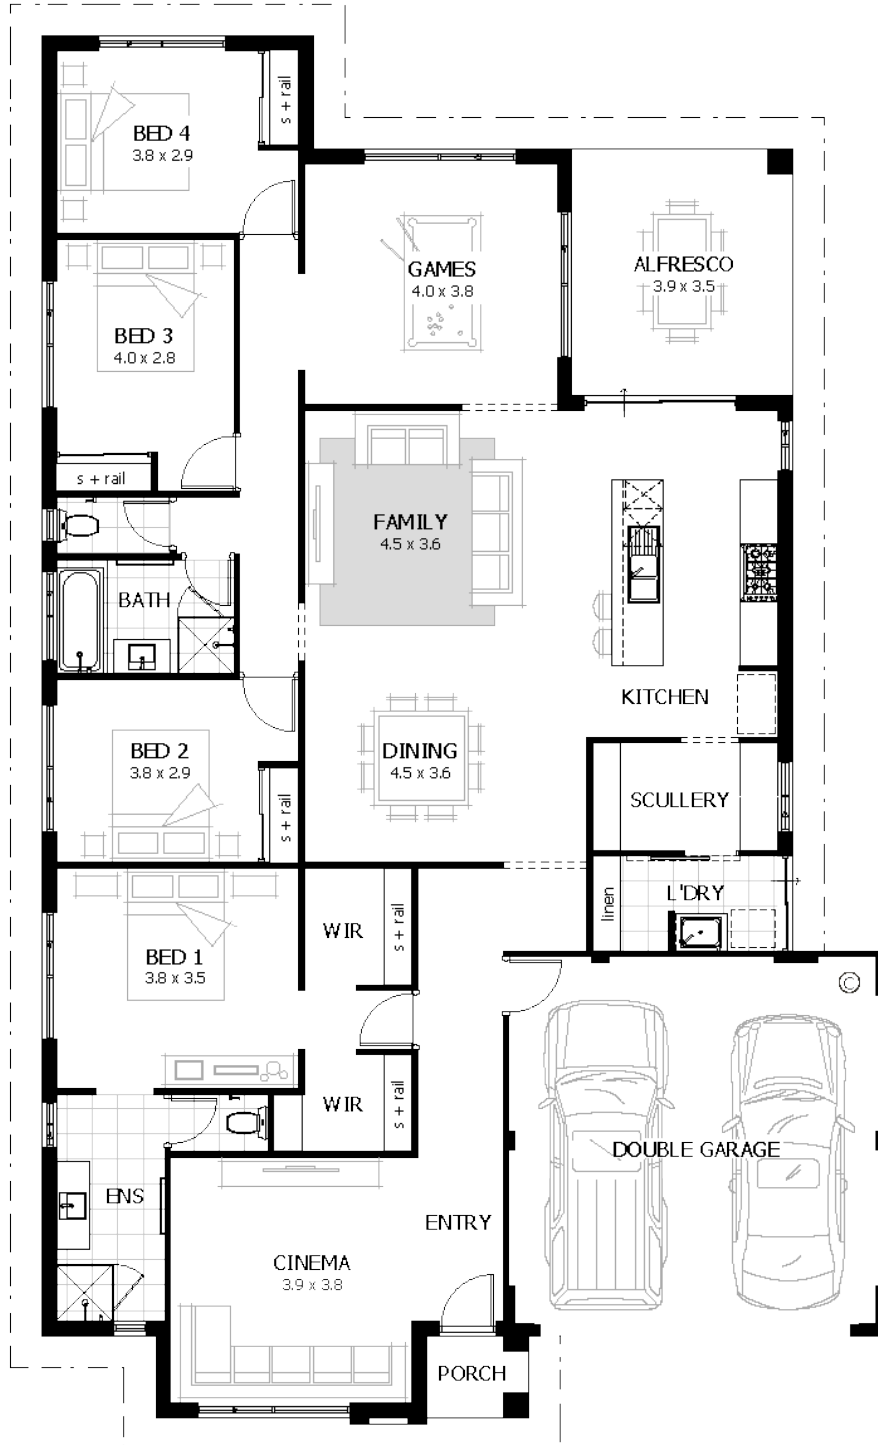

the crawford 245

SIGNATURE SERIES

#moretocelebrate

celebrationhomes.com.au Perth Metro 9202 2300 | South West 9792 0577

Images for illustrative purposes only. Landscaping and fencing not included. Please visit www.celebrationhomes.com.au/disclaimers for full terms and conditions. Celebration Homes BC5409.