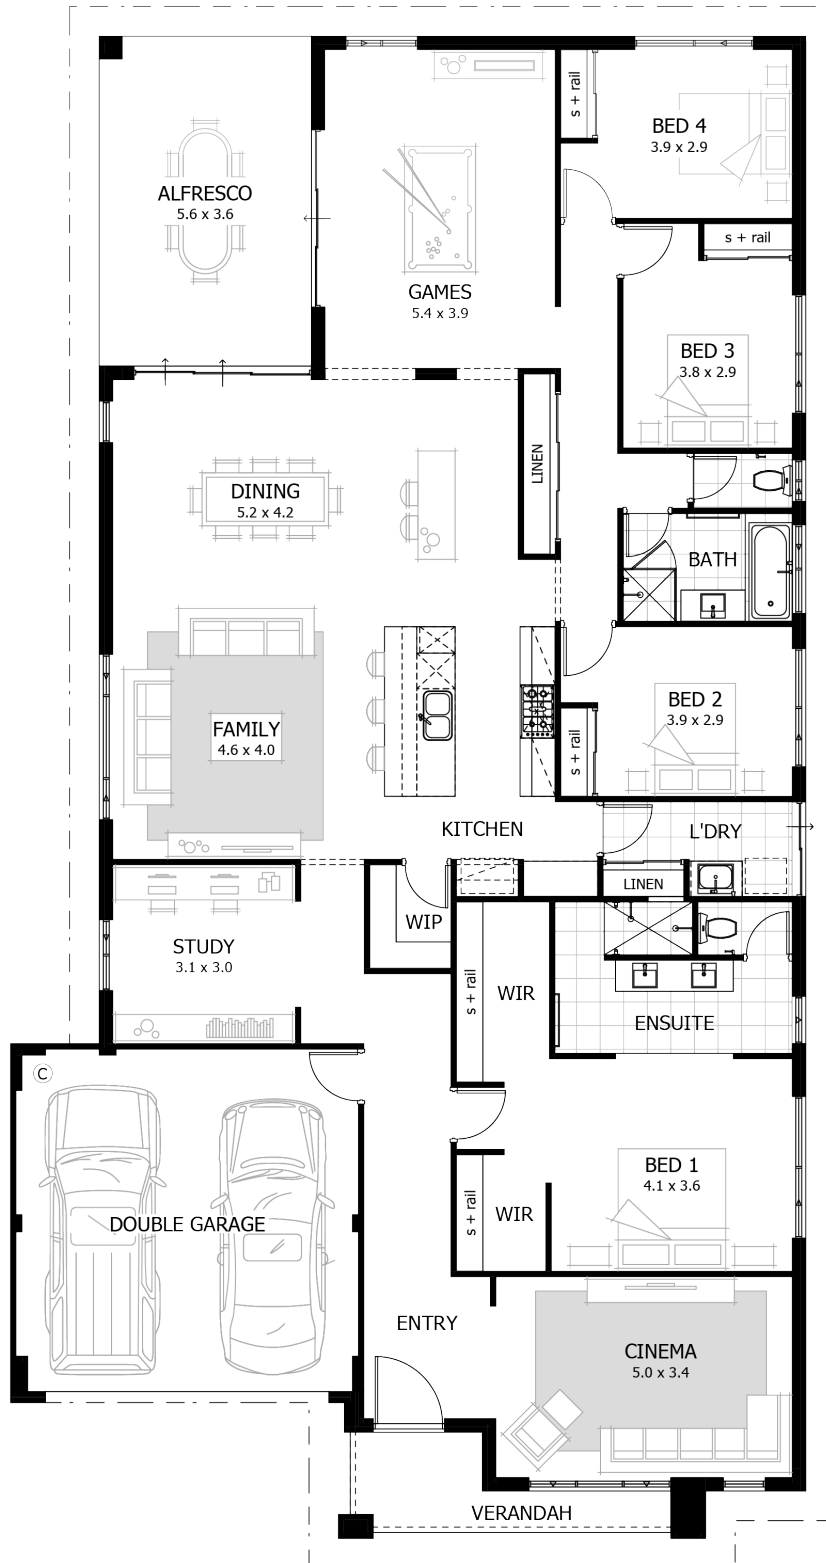

the amara

DISPLAY RANGE

#moretocelebrate

celebrationhomes.com.au Perth Metro 9202 2300 | South West 9792 0577

Images for illustrative purposes only. Landscaping and fencing not included. Please visit www.celebrationhomes.com.au/disclaimers for full terms and conditions. Celebration Homes BC5409.