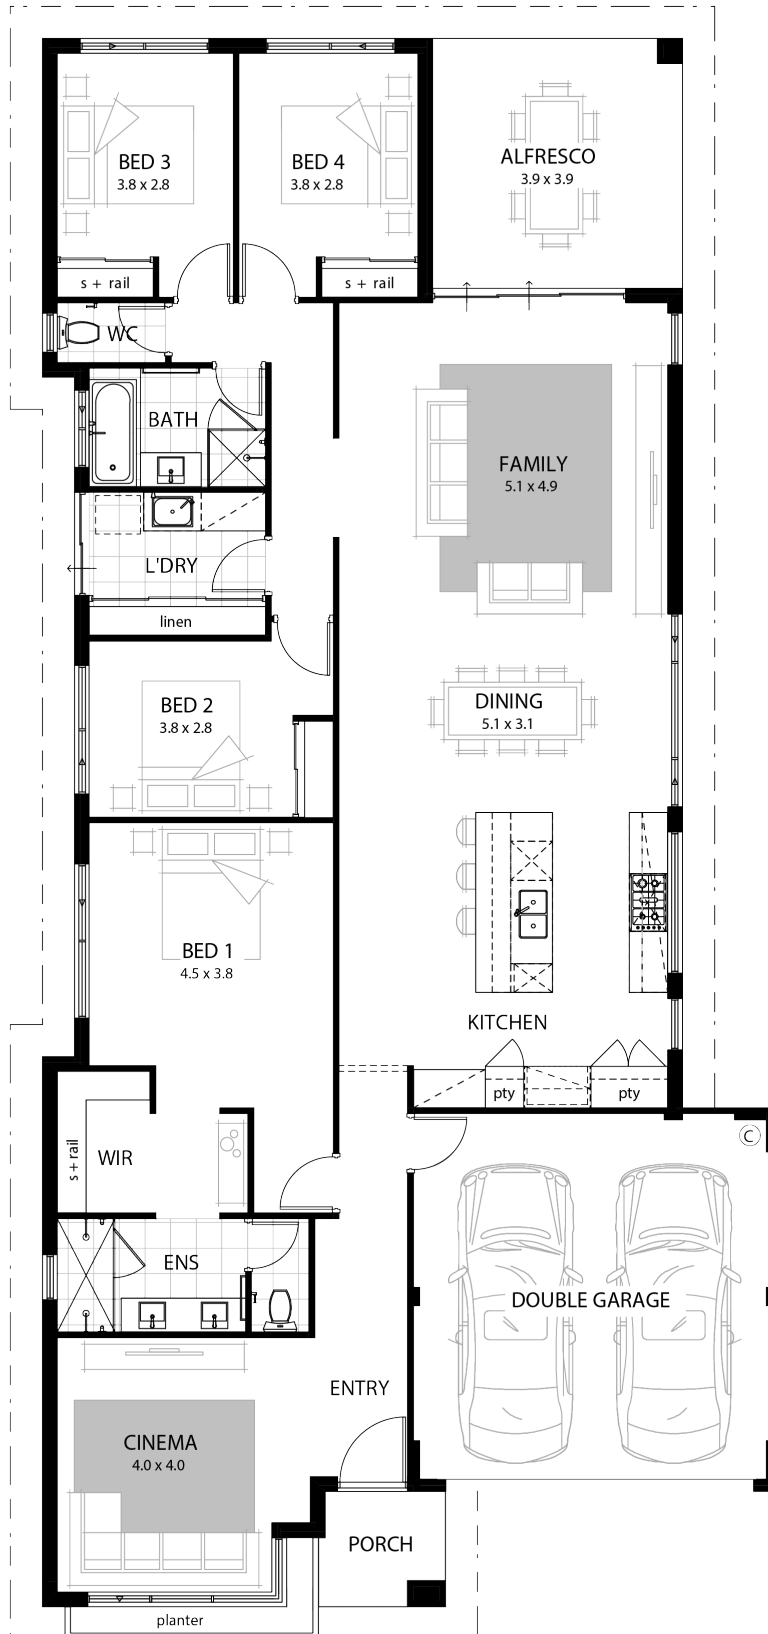

the pearson

DISPLAY RANGE

#moretocelebrate

celebrationhomes.com.au Perth Metro 9202 2300 | South West 9792 0577

Images for illustrative purposes only. Landscaping and fencing not included. Please visit www.celebrationhomes.com.au/disclaimers for full terms and conditions. Celebration Homes BC5409.