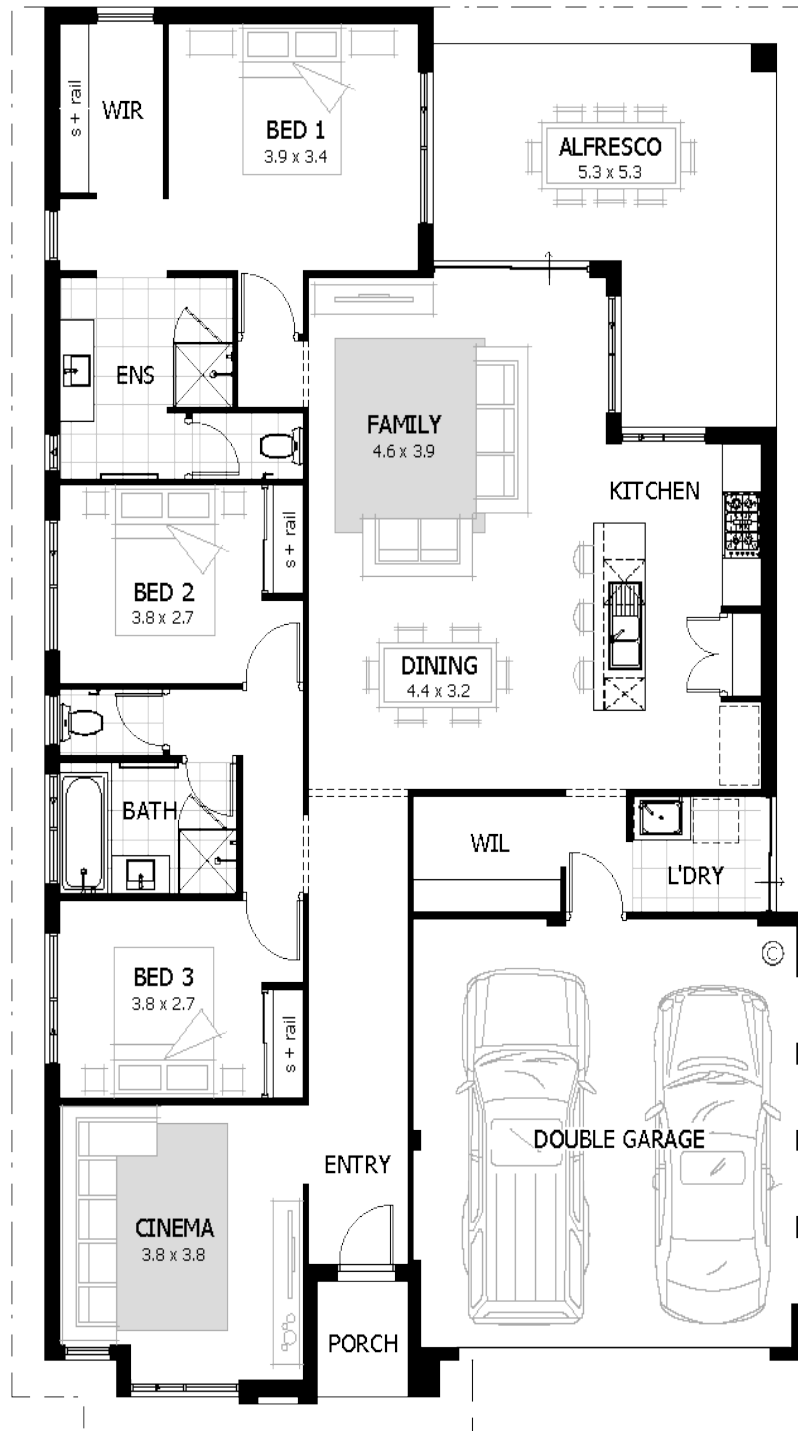

the cali 215

SIGNATURE SERIES

#moretocelebrate

celebrationhomes.com.au Perth Metro 9202 2300 | South West 9792 0577

Images for illustrative purposes only. Landscaping and fencing not included. Please visit www.celebrationhomes.com.au/disclaimers for full terms and conditions. Celebration Homes BC5409.